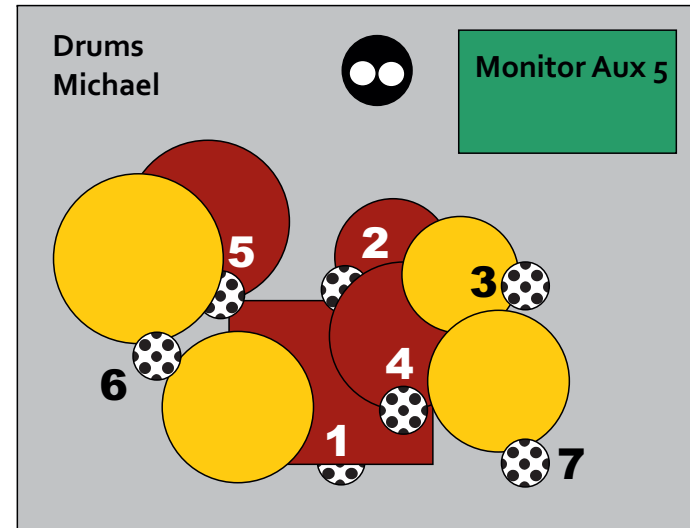

16+17

Monitor Aux 4

Gitarre Roland
Amp

10

Gitarre Mirko
Amp

9

8

Bass Amp

ILLSES IMBISS

Gitarre
Roland

Monitor Aux 3

Bass | Backing Vocals
Christian

13

Monitor Aux 2

Lead Vocals | Gitarre
Mirko

11

Monitor Aux 1

Kanal	Belegung	Mikrofon etc.	Insert	Stativ
1	bass drum	Shure Beta52	compressor/ gate	
2	snare	Shure SM57	-	
3	hihat	condenser	-	
4	high tom	Sennheiser E 904	gate	
5	floor tom	Sennheiser E 904	gate	
6	overhead li.	condenser	-	
7	overhead re.	condenser	-	
8	bass	d.i.-box	compressor	
9	gitarre mirko	Shure SM57	-	
10	gitarre roland	Shure SM57	-	
11	lead-vox	Shure Beta 58	compressor	Galgen
12	back-vox ralf	Shure SM58	compressor	Galgen
13	back-vox christian	Shure SM58	compressor	Galgen
14	Keyboards	d.i.-box	-	
15	Keyboards	d.i.-box	-	
16	Keyboards	d.i.-box	-	
17	Keyboards	d.i.-box	-	
18	overhead	condenser	-	